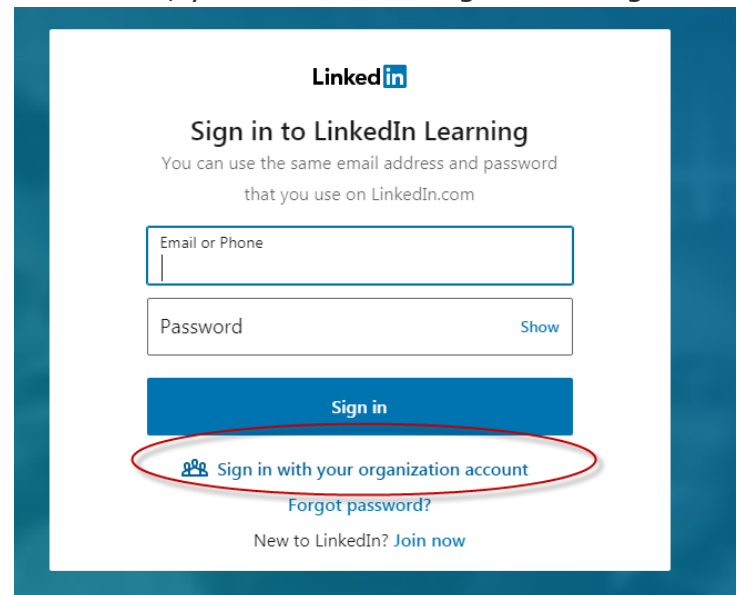

How to Login to LinkedIn Learning with UHD Account

In order to use LinkedIn Learning with your UHD account, you will need to login following the directions below:

1. Navigate to [LinkedIn Learning](#).
2. Click **Sign in**.
3. Click **Sign in with your organization account**.
4. Enter your UHD email address and then click **Continue**.
5. You will be redirected to UHD's login portal page to enter your **UHD Login** credentials.